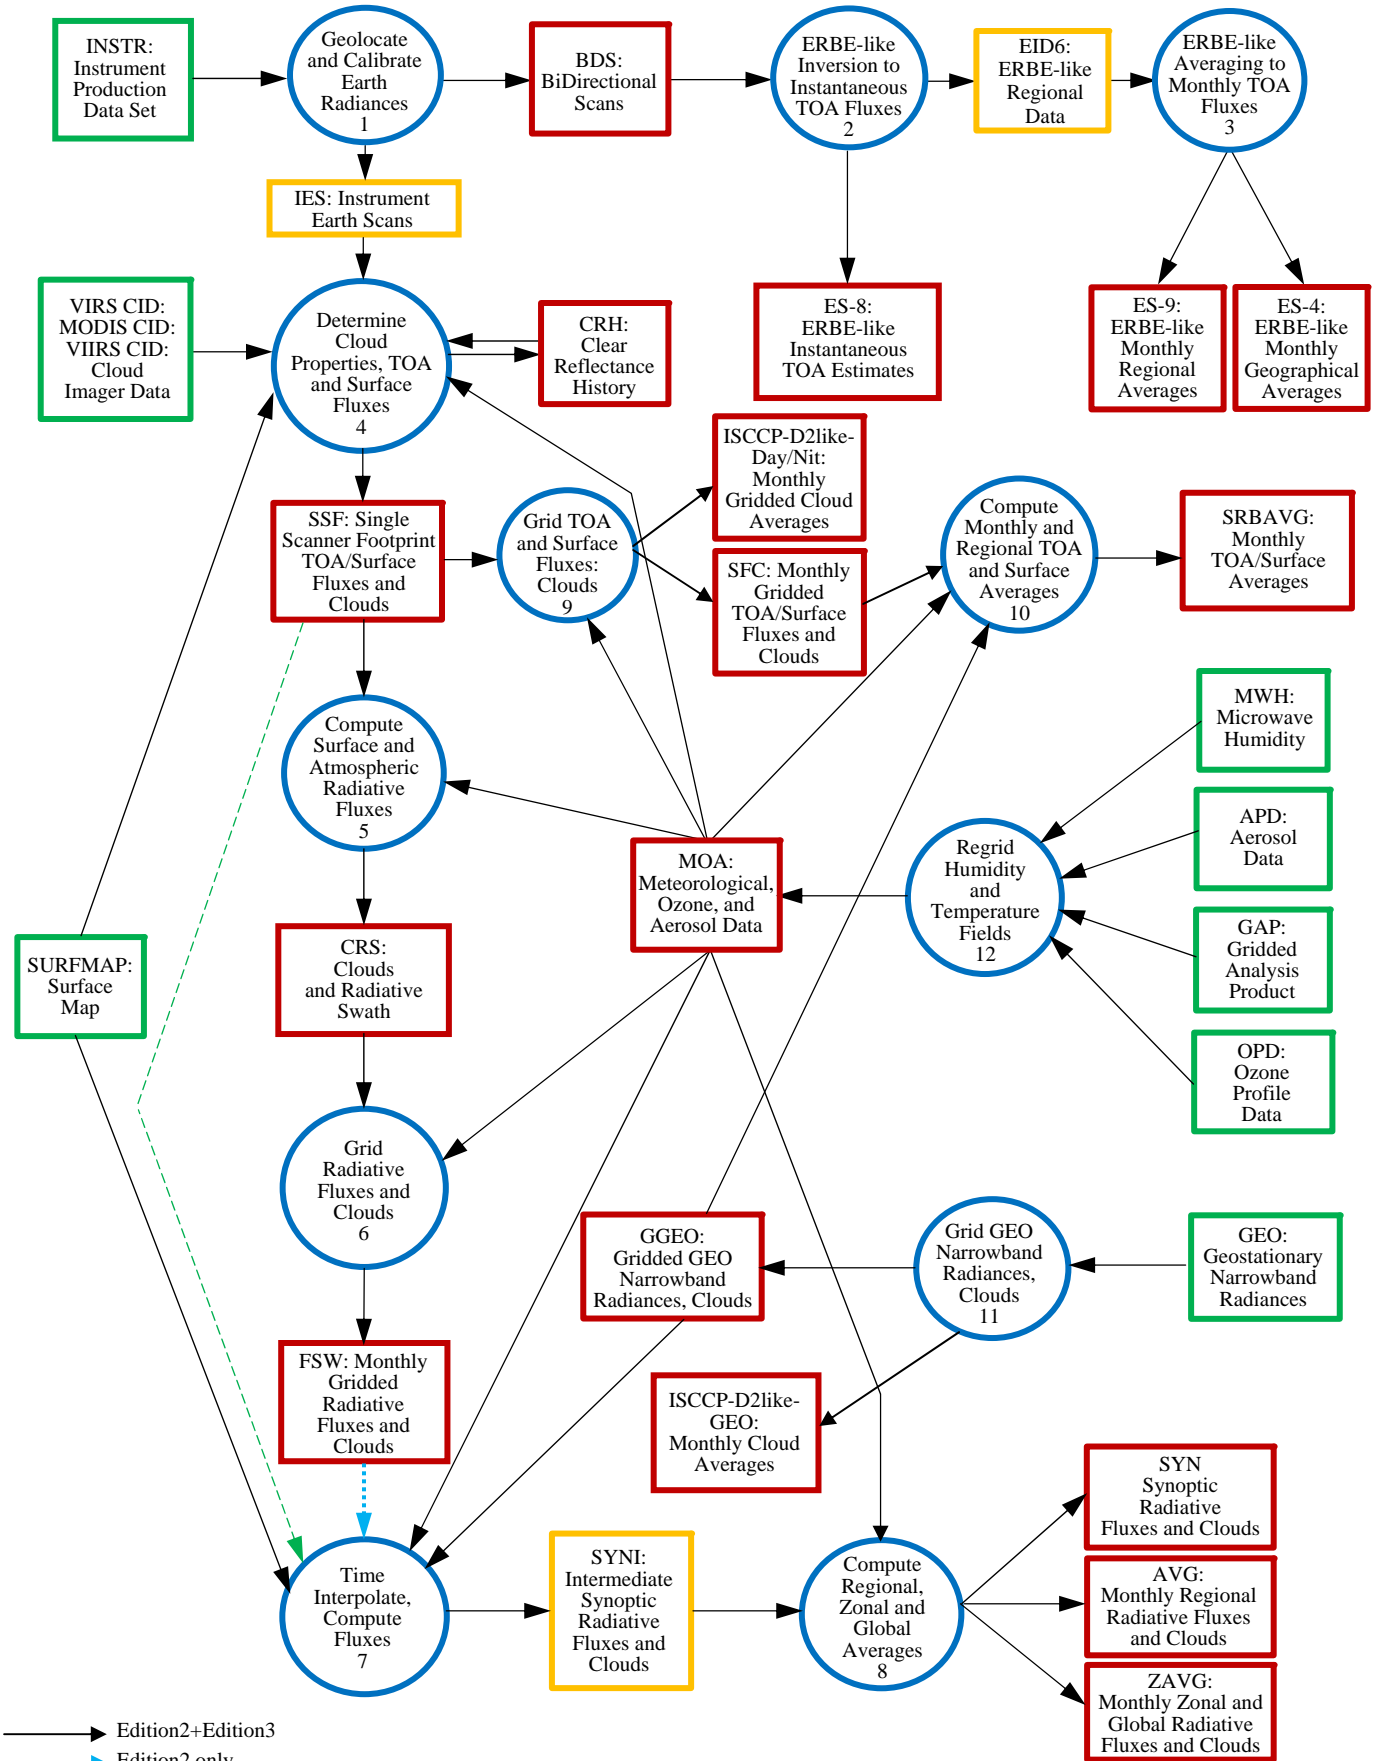

CERES DATA FLOW DIAGRAM

Legend

- Ancillary Data Products
- Archival Data Products
- CERES Algorithm Processes
- Internal Data Products